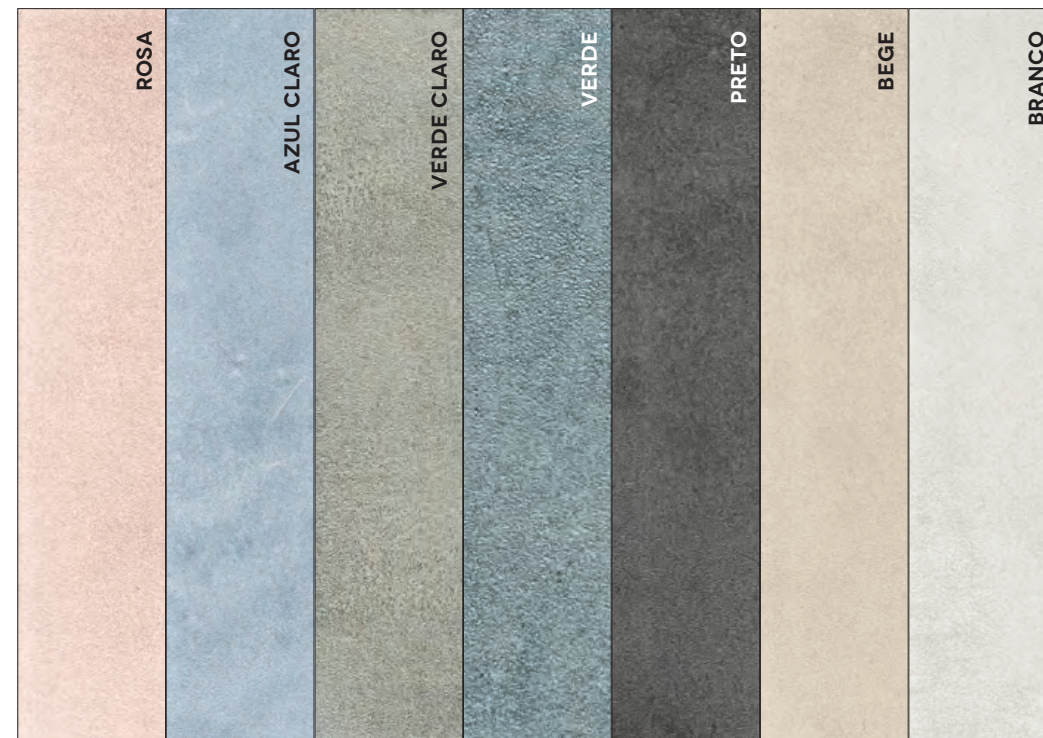

ALBA

SURFACES, FORMATS & COLORS

Like poetry, Alba is a recital of happiness, a welcome morning on a warm day, with seven soft colors taken from the farmland and four unique motifs in a color match to be combined.

Alba was taken from dreams and harvested from the fields because the essential is invisible to the eye.

Tal como a poesia, Alba é um recital de felicidade, uma manhã de boas-vindas num dia quente, com sete cores suaves retiradas da terra cultivada e os seus quatro motivos únicos num jogo de cores a combinar. Alba foi tirada dos sonhos e colhida dos campos porque o essencial é invisível ao olho.

ALBA

FORMATS

CERAMIC WALL TILES IN WHITE BODY
REVÊTEMENT DES MURS EN PÂTE BLANCHE
REVESTIMENTO EM PASTA BRANCA

7,5mm

97X297mm

V3
MODERATE VARIATION
VARIATION MODERÉE

WALLS
MURS

SURFACE

MATT

COLORS