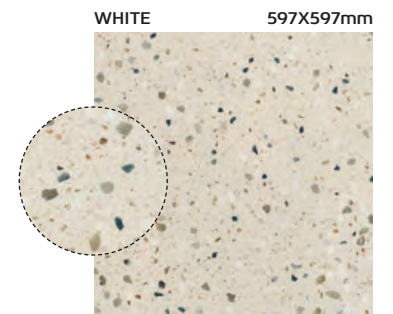

# TERRAZZO PARK [20MM]

PORCELAIN TILES | GRÈS CÉRAME | GRÉS PORCELÂNICO

ANTI-SLIP R12C

GREY 597X597mm

ANTI-SLIP | ANTIDERRAPANTE [R12C]  
PK16796RT - [20mm PARK]

BEIGE 597X597mm

ANTI-SLIP | ANTIDERRAPANTE [R12C]  
PK16795RT - [20mm PARK]