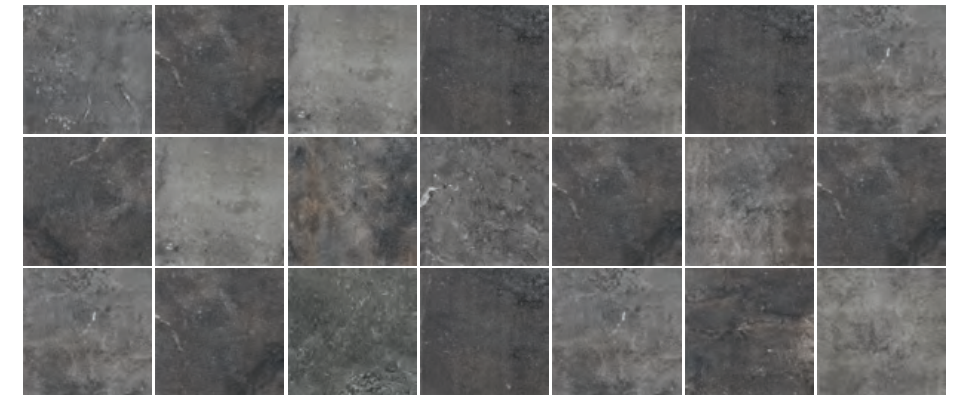

NIGHT

MATT | MATE [R9A]
H46