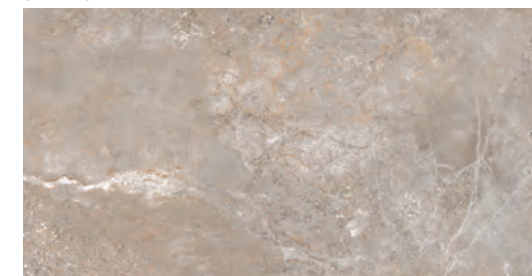

597x597mm

MATT | MATE - M17834  
MATT | MATE - M17834RT  
ANTI-SLIP | A.D. - AD17834 [R11C]

597X1190mm

MATT | MATE - M120833RT

890x890mm

GREIGE

MATT | MATE - M89833RT

**SKIRTING BOARD ROUNDED EDGE**  
PLINTHE AVEC BORD ARRONDI  
RODAPÉ CORTADO