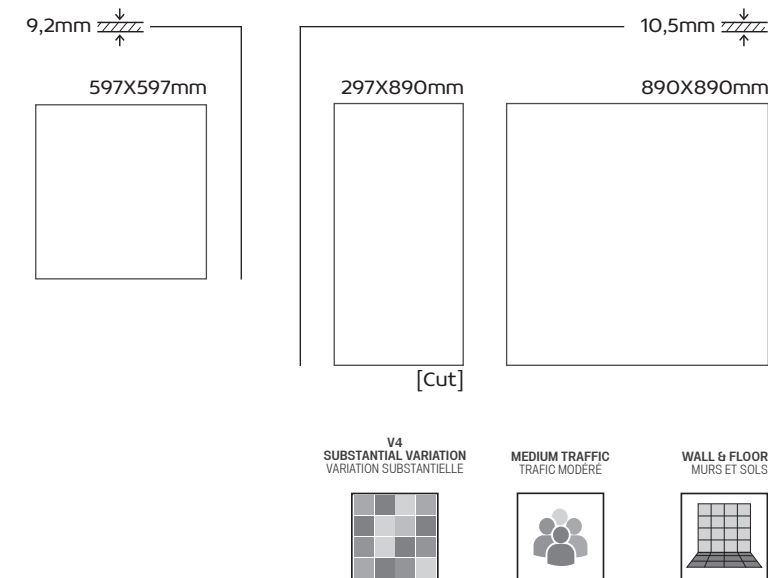

METALLIK COLLECTION

FORMATS

PORCELAIN TILES
GRÉS CÉRAMÉ
GRÉS PORCELÁNICO