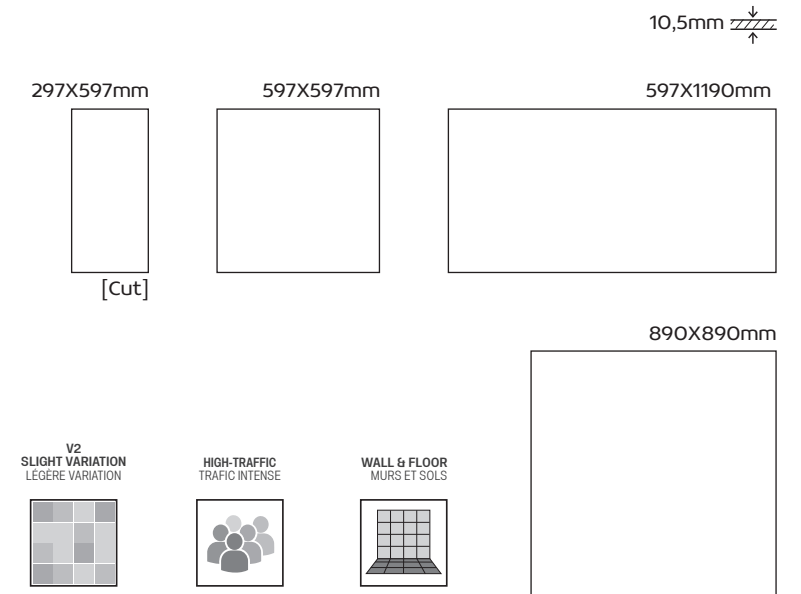

CONCRETE

SURFACES, FORMATS & COLORS

The Concrete Collection reflects the true spirit of the Portland Cement, with excellent technical performances, this unglazed double loaded porcelain stoneware has high technical qualities and enduring specs. Concrete was especially developed for high traffic areas.

A Coleção Concrete traduz o verdadeiro espírito visual do Cimento de Portland, com um excelente desempenho técnico, é um grés porcelânico não esmaltado produzido em dupla carga com elevada qualidade técnica e durabilidade. Concrete foi especialmente pensado para áreas de alto tráfego.

CONCRETE COLLECTION

FORMATS

HOMOGENEOUS PORCELAIN TECHNICAL TILES, DOUBLE LOADED
GRÈS CÉRAME VITRIFIÉ TECHNIQUE, DOUBLE CHARGEMENT
GRÈS PORCELÂNICO TÉCNICO, DUPLO CARRREGAMENTO

SURFACES

- MATT [R9]
- NATURE [R10A]
- BUSH-HAMMERED [R11]

COLORS