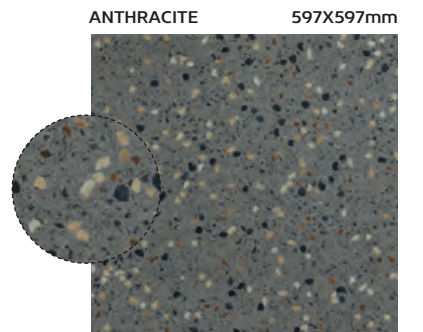

95x597x10,5mm
MATT | MATE - RM9802
MATT | MATE - RM9802RT
HONED | MACIO - RMM9802RT

MATT | MATE - M16805 - M16805RT | [R10A]
HONED | MACIO - MM16805RT

SKIRTING BOARD ROUNDED EDGE
PLINTHE AVEC BORD ARRONDI
RODAPÉ CORTADO