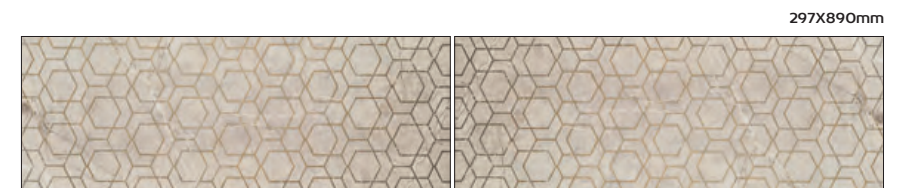

CVD150

BRECCIA PACKING & WEIGHTS EMBALLAGE ET POIDS EMBALAGENS & PESOS	FORMAT	FINISHING	PIECES/BOX	SQM/BOX	BOXES/PALLET	SQM/PALLET	WEIGHT/SQM	WEIGHT/BOX	WEIGHT/PALLET
	FORMAT	FINITEUR	PIÈCES/BOITE	M²/BOITE	BOITES/PALETTE	M²/PALETTE	POIDS/M²	POIDS/BOITE	POIDS/PALETTE
	297x890x10,5mm	Matt/Relief	5	1,32m²	40	52,80m²	16,70Kg/m²	22,1Kg	909Kg
DECOR GEO SILVER / GEO GOLD	297x890x10,5mm	Matt/Gold/Silver	4	---	---	160 Units	4,53Kg/Unit	---	---
DECOR	297x890x10,5mm	Matt/Gold	4	---	40	160 Units	4,53Kg/Unit	18,2Kg	753Kg
MESH	297x297x10,5mm	Matt/Gold	9	---	---	---	1,28Kg/Unit	11,6Kg	---
MESH	297x297x10,5mm	Matt/Silver	9	---	---	---	1,52Kg/Unit	13,7Kg	---