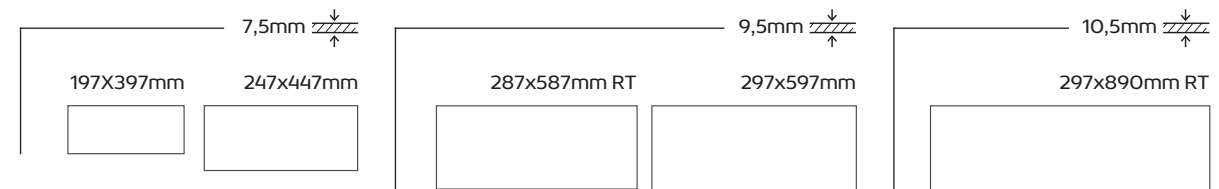

CIPRESTE

SURFACES, FORMATS & COLORS

From all collections, Cipreste is one of the purest and most elemental of smooth surface and monicolor it contrasts only between matt and glossy finishes, this collection easily coexists with any natural element enhancing its qualities. Cipreste was designed to be simple, to magnify aesthetic beauty of spaces.

De todas as coleções, Cipreste é a mais elementar, de superfície suave e unicolor contrasta apenas entre os acabamentos mate e brilho. Convive facilmente com qualquer elemento natural, realçando as suas qualidades. Cipreste foi desenhada para ser simples e realçar a beleza estética dos espaços.

CIPRESTE

FORMATS

CERAMIC WALL TILES IN WHITE BODY
REVÊTEMENT DES MURS EN PÂTE BLANCHE
REVESTIMENTO EM PASTA BRANCA

SURFACES

- MATT
- GLOSSY

COLOR