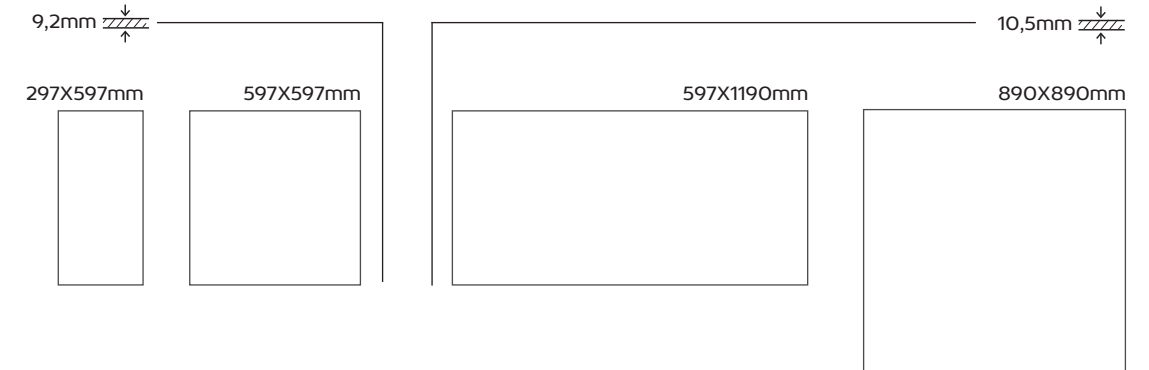

CROSSWAY COLLECTION

FORMATS

PORCELAIN TILES
GRÈS CÉRAME
GRÈS PORCELÂNICO