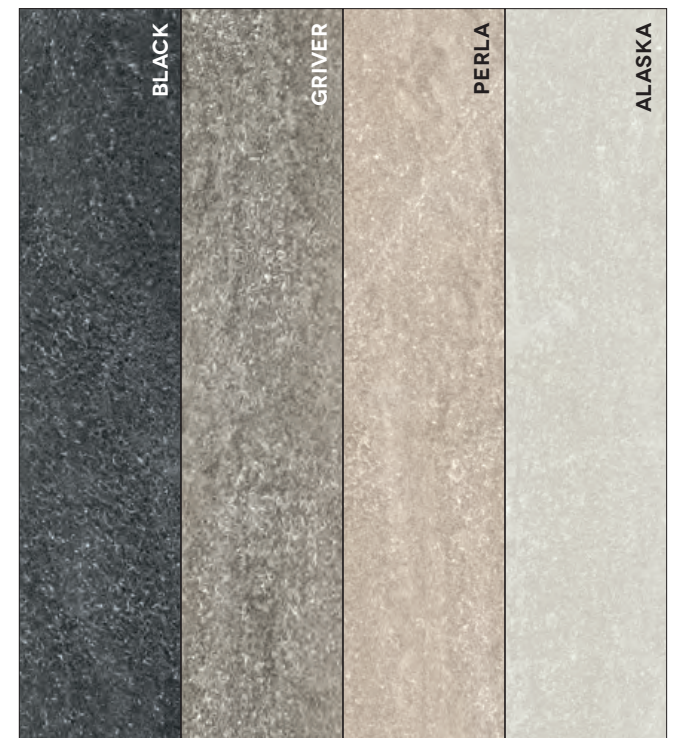

QUARTZITE

SURFACES, FORMATS & COLORS

Quartzite is a hard, metamorphic rock which originally was a pure quartz sandstone. We gathered the finest clays with the most innovative technology and we created a fine porcelain stoneware with the best anti-slip features to improve the natural attributes of this stone. We are driven by nature, by improving it we are improving its sustainability.

Quartzito é uma rocha dura e metamórfica que originalmente era de arenito de quartzo puro. Nós reunimos as melhores argilas com a mais inovadora tecnologia e criamos um grés porcelânico de excelência com as melhores características antiderrapantes, melhorando os atributos nativos desta pedra. Somos movidos por natureza, melhorá-la é contribuir para a sua sustentabilidade.

QUARTZITE

FORMATS

PORCELAIN TILES
GRÉS CÉRAMÉ
GRÉS PORCELÁNICO

9,2mm

297X597mm

V2
SLIGHT VARIATION
LÉGÈRE VARIATION

MEDIUM/HIGH TRAFFIC
TRAFIC MODÈRE À INTENSE

WALL & FLOOR
MURS ET SOLS

SURFACE

ANTI-SLIP [R11C]

COLORS