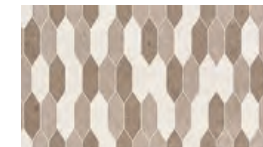

MATT | MATE CV44271

TAUPE 247X447mm

MATT | MATE CV44272

CIRCLES  
TAUPE 247X447mm

MATT | MATE CV44273

SCALES  
TAUPE 247X447mm

MATT | MATE CV44274

HEXAGONS  
TAUPE 247X447mm