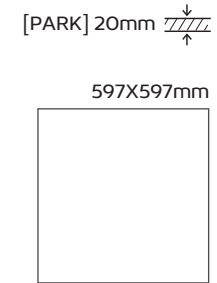

OXYD COLLECTION

FORMATS

PORCELAIN TILES
GRÉS CÉRAMÉ
GRÉS PORCELÂNICO