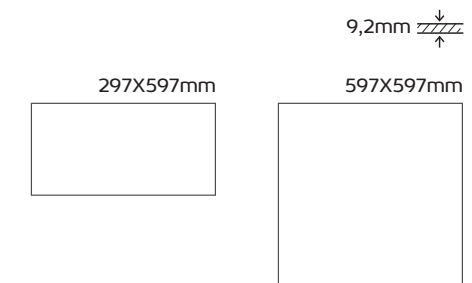

TORCHIS

FORMATS

PORCELAIN TILES
GRÈS CÉRAMÉ
GRÈS PORCELÂNICO