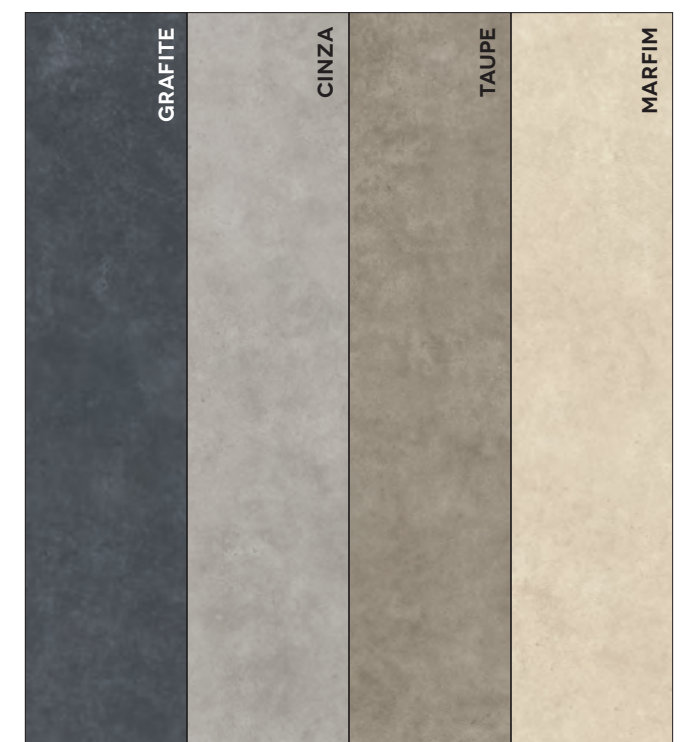

MONTE CARLO

SURFACES, FORMATS & COLORS

Monte Carlo combines the best porcelain tiles for floor with the best ceramic wall tiles in white body.

With a large spectrum of formats and consistent colour palette, all colours are common except for the “magic” white which is exclusive for wall.

Monte Carlo combina o melhor grés porcelânico para chão, com o melhor revestimento em pasta branca.

Com um amplo espectro de formatos e paleta de cores consistente, todas as cores são comuns, exceto o branco “mágico”, exclusivo apenas para o revestimento.

MONTECARLO

FORMATS

PORCELAIN TILES
GRÉS CÉRAMÉ
GRÉS PORCELÁNICO

V2
SLIGHT VARIATION
LEGERE VARIATION

MEDIUM/HIGH TRAFFIC
TRAFIC MODERÉ À INTENSE

WALL & FLOOR
MURS ET SOLS

SURFACE

MATT

COLORS