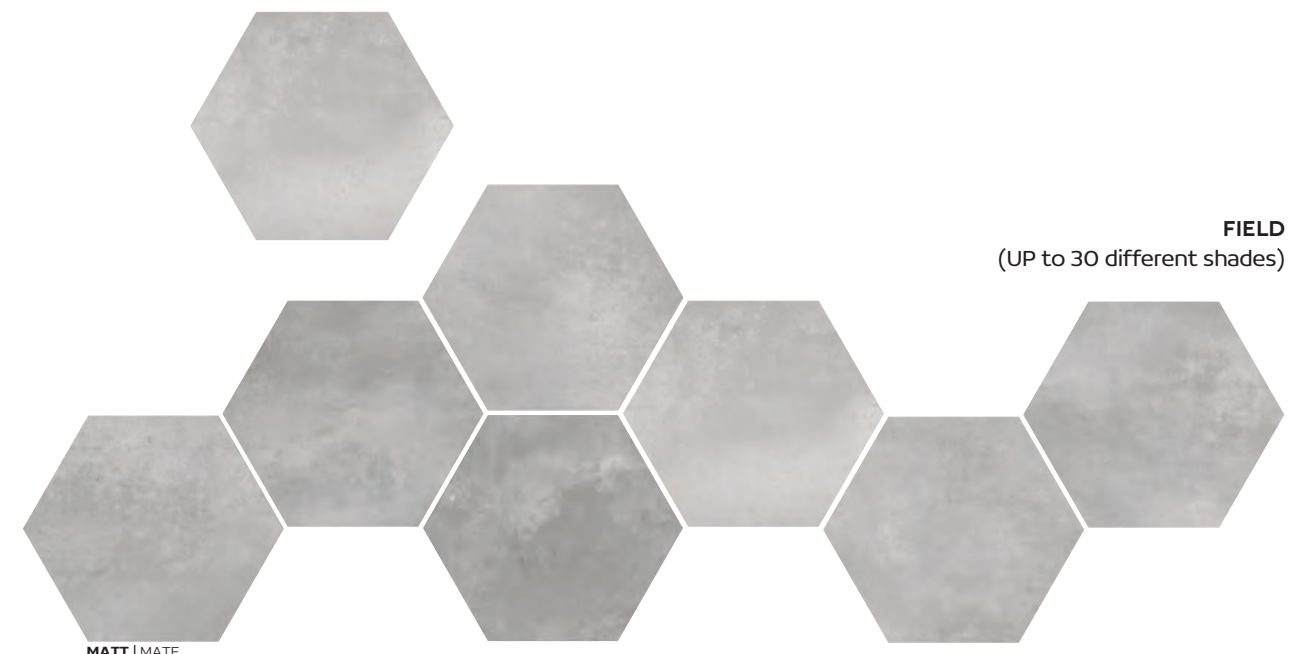

MATT | MATE
H1

BLOOM PACKING & WEIGHTS EMBALLAGE ET POIDS EMBALAGENS E PESOS	FORMAT	FINISHING	PIECES/BOX	SQM/BOX	BOXES/PALLET	SQM/PALLET	WEIGHT/SQM	WEIGHT/BOX	WEIGHT/PALLET
	FORMAT	FINITEUR	PIECES/BOITE	M²/BOITE	BOITES/PALETTE	M²/PALETTE	POIDS/M²	POIDS/BOITE	POIDS/PALETTE
	357x357x8.3mm	Matt	10	1,10m²	48	52,80m²	18,80Kg/m²	20,70Kg	1014Kg