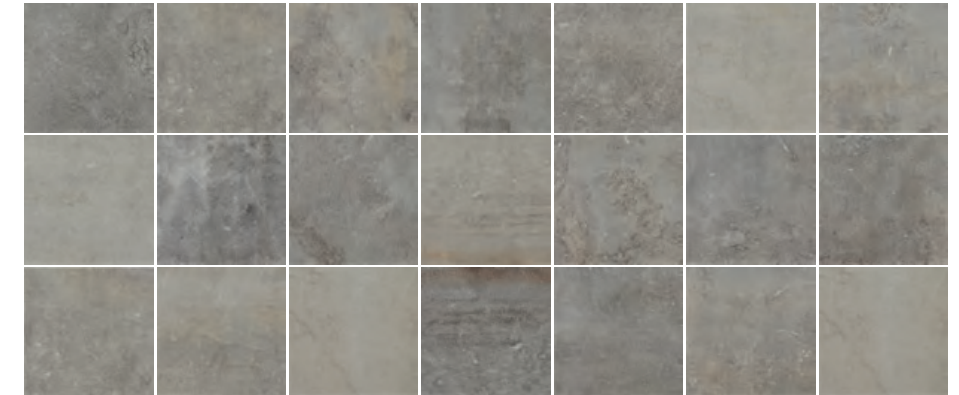

DAY

MATT | MATE [R9A]
H45