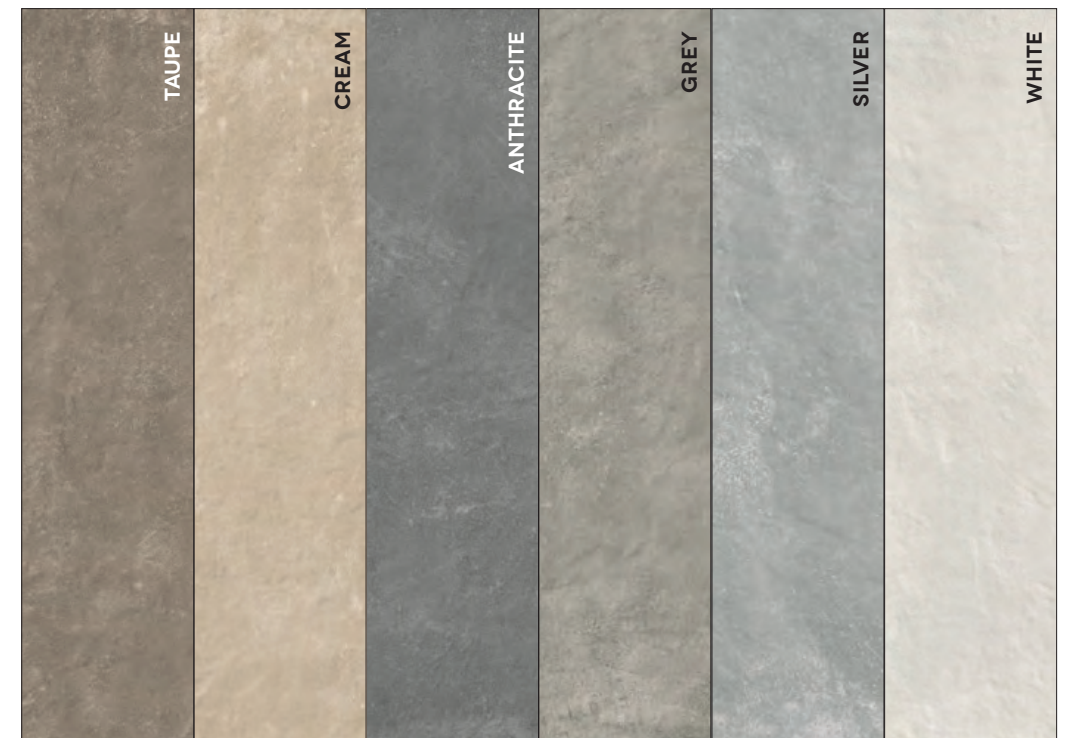

MONTANA

SURFACES, FORMATS & COLORS

Montana is a close relationship with space. Defined by softness and delicacy, Montana is formed by pieces of a unique touch with colors essentially inspired in the dry plains of the low mountains, where the wildlife remains untouched. Its spectrum changes between the tones of a long winter and the temperatures of a dry summer.

Montana é uma relação estreita com o espaço. Definida pela suavidade e delicadeza, esta coleção é formada por peças de toque único e cores inspiradas nas planícies secas das montanhas baixas, onde a vida selvagem permanece intocada. O seu espectro varia entre os tons de um longo inverno e as temperaturas de um verão seco.

MONTANA COLLECTION

FORMATS

PORCELAIN TILES
GRÈS CÉRAMÉ
GRÈS PORCELÂNICO

SURFACES

- MATT [R10A]
- ANTI-SLIP [R12C] [20MM]

COLORS