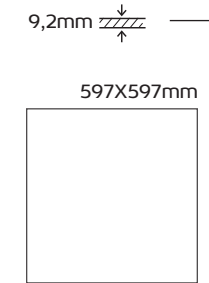

OXYD COLLECTION

FORMATS

PORCELAIN TILES
GRÉS CÉRAMÉ
GRÉS PORCELÂNICO