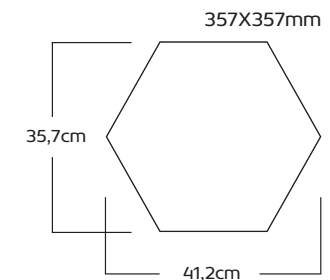

HACIENDA COLLECTION

FORMATS

PORCELAIN TILES
GRÈS CÉRAME
GRÈS PORCELÂNICO

8,3mm