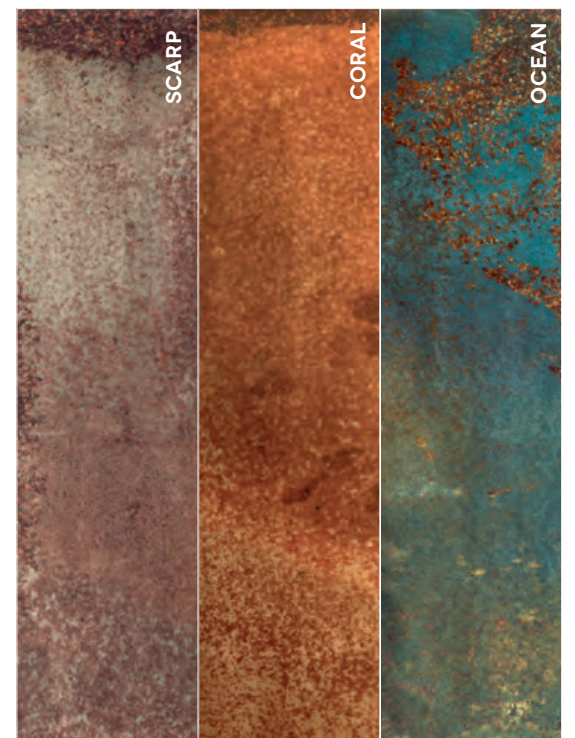

### COLORS

CV09218 REEF SCARP  
97x297mm