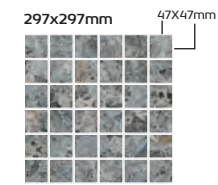

95x597x10,5mm
MATT | MATE - RM9828RT

P50829
SKIRTING BOARD ROUNDED EDGE
PLINTHE AVEC BORD ARRONDI | RODAPÉ CORTADO