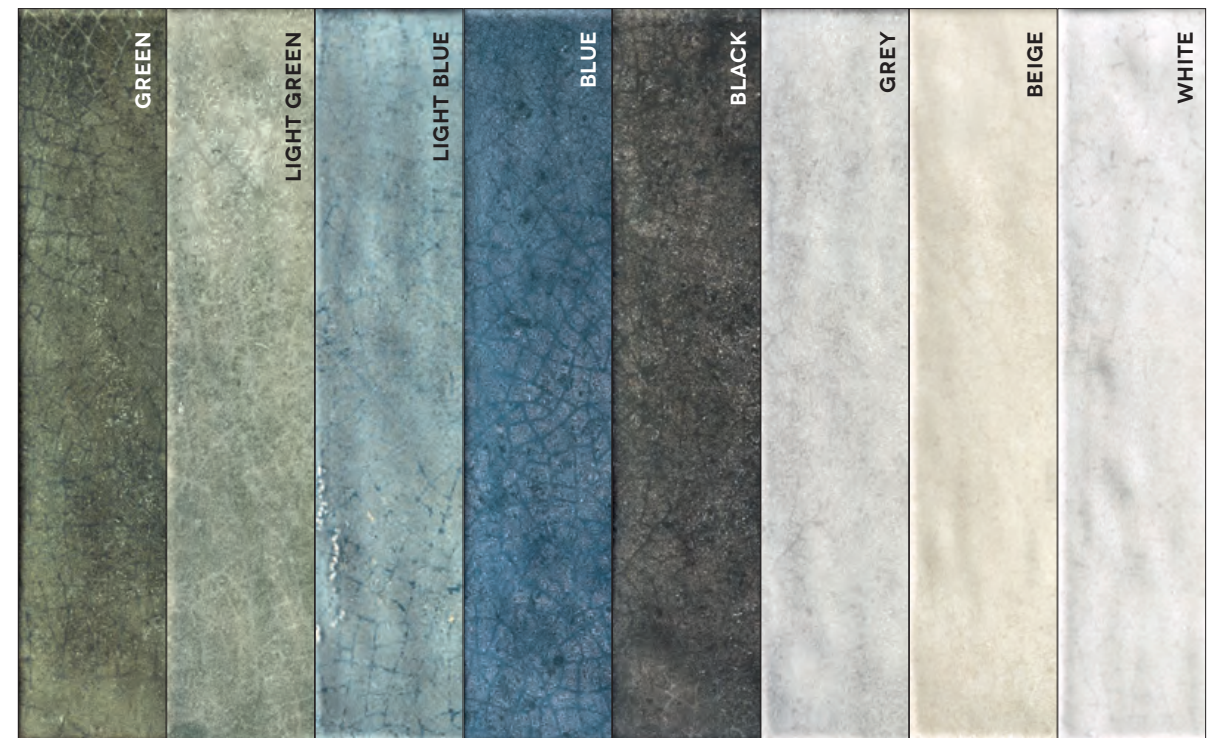

SURFACE

GLOSSY