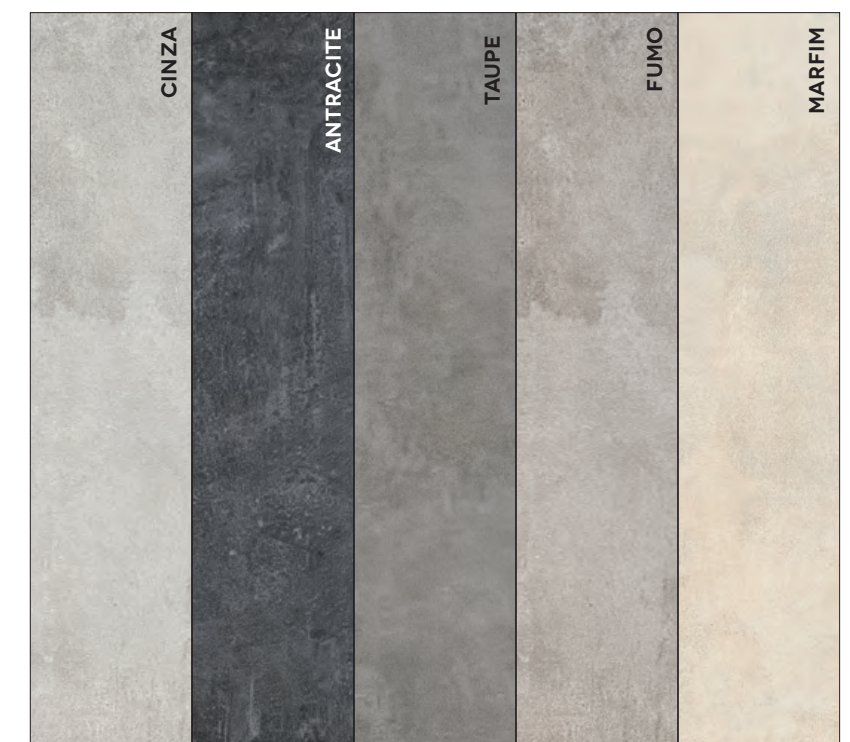

SURFACES

COLORS