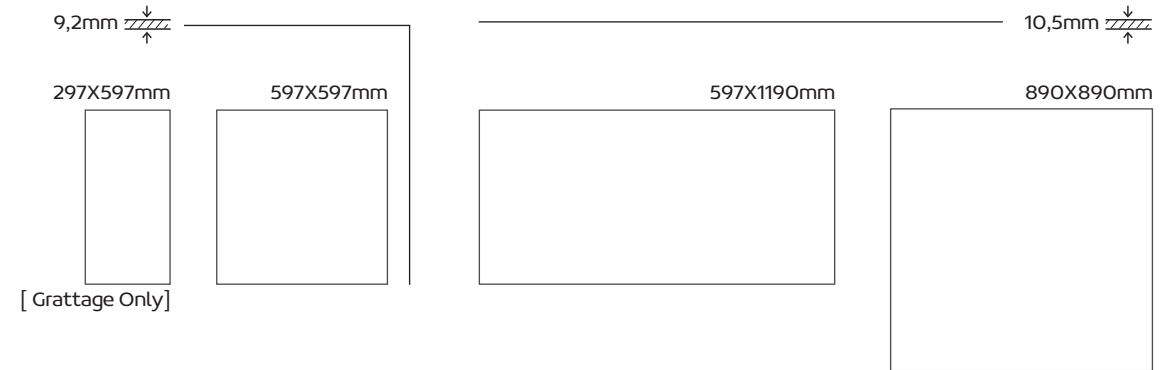

CANVAS COLLECTION

FORMATS

PORCELAIN TILES
GRÉS CÉRAME
GRÉS PORCELÂNICO