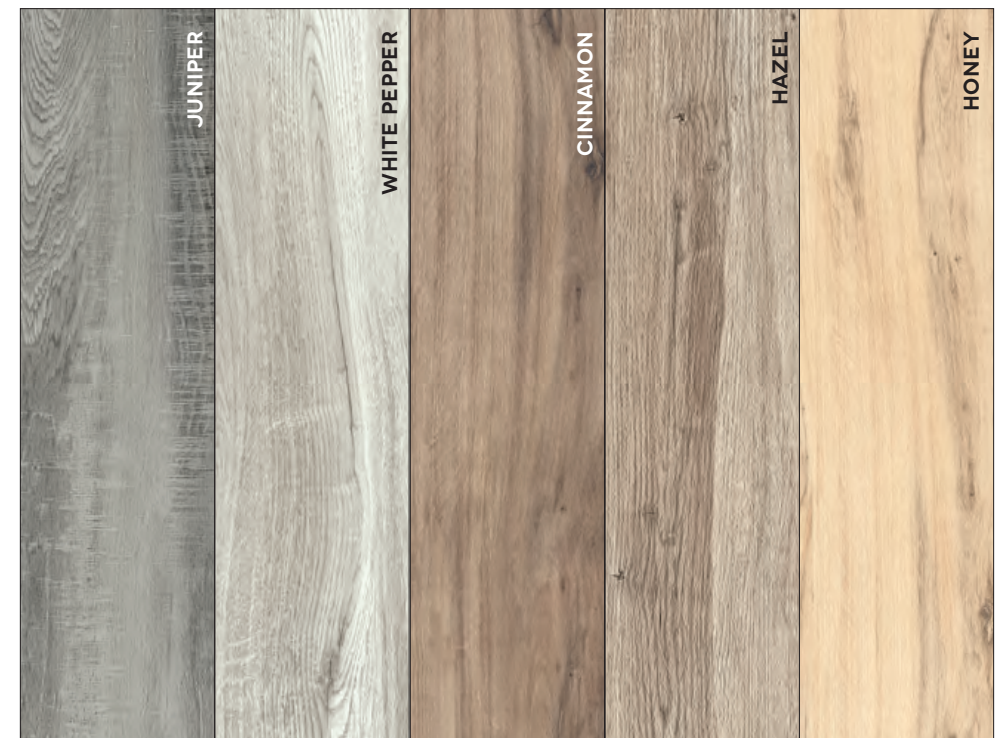

COOLWOOD

SURFACES, FORMATS & COLORS

Coolwood is a freshly cut wood where each knot tells an age, each mark tells a man's tale, wood is endless and timeless, it's our personal connection with mother nature.

Coolwood é uma madeira recém-cortada onde cada anel revela maturidade, cada marca conta uma história, a madeira é interminável e intemporal, é a nossa ligação pessoal com a mãe natureza.

COOLWOOD COLLECTION

FORMATS

PORCELAIN TILES
GRÈS CÉRAMÉ
GRÈS PORCELÂNICO

10,5mm

222X897mm

V3
MODERATE VARIATION
VARIATION MODÉRÉE

MEDIUM/HIGH TRAFFIC
TRAFIC MODÉRÉ À INTENSE

WALL & FLOOR
MURS ET SOLS

SURFACES

MATT [R10A]

EXTERIOR [R11C]

COLORS