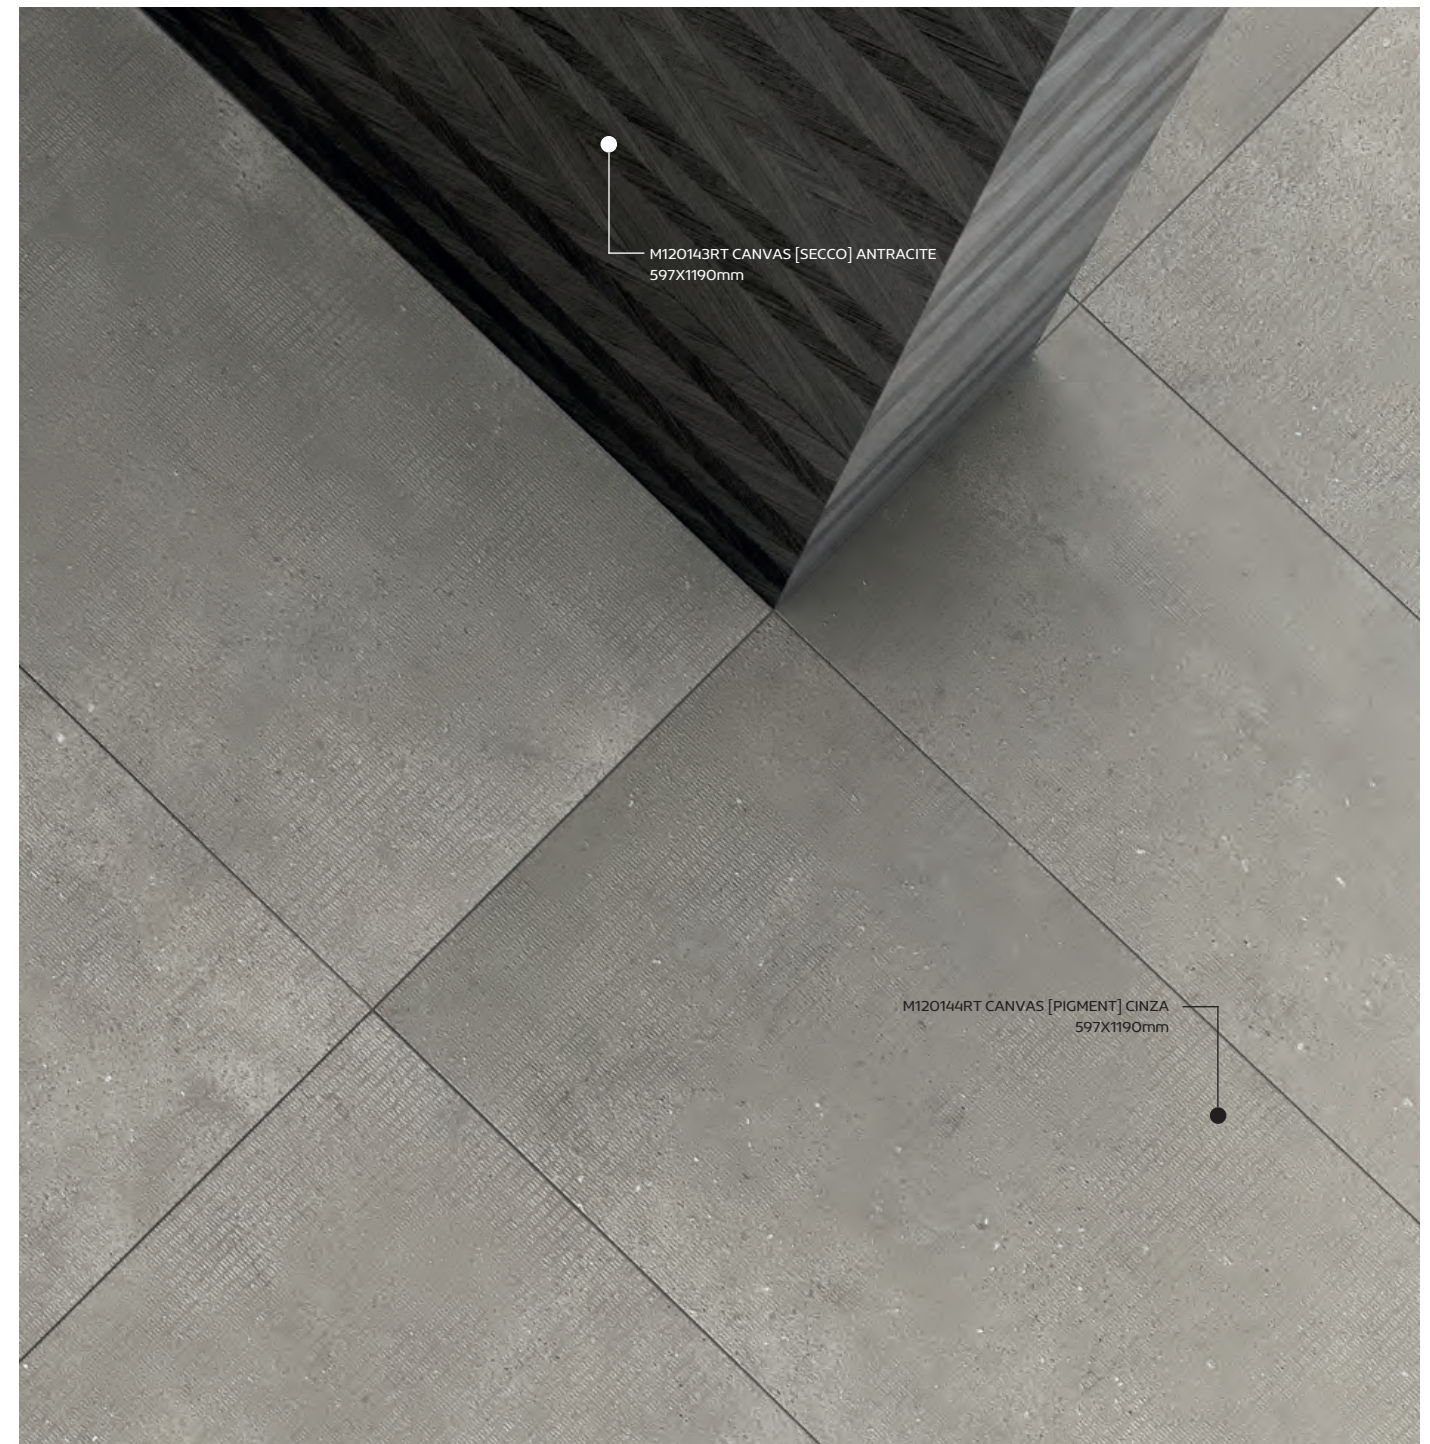

M120143RT CANVAS [SECCO] ANTRACITE
597X1190mm

M120144RT CANVAS [PIGMENT] CINZA
597X1190mm

CANVAS

PACKING & WEIGHTS
EMBALLAGE ET POIDS
EMBALAGENS & PESOS

	FORMAT FORMAT	FINISHING FINITEUR	PIECES/BOX PIÈCES/BOITE	SQM/BOX M²/BOITE	BOXES/PALLET BOITES/PALETTE	SQM/PALLET M²/PALETTE	WEIGHT/SQM POIDS/M²	WEIGHT/BOX POIDS/BOITE	WEIGHT/PALLET POIDS/PALETTE
	297X597x9,2mm	Matt	5	0,89m²	60	53,40m²	21,65Kg/m²	19,3Kg	1177Kg
	(RT) 297X597x9,2mm	Matt	6	1,06m²	48	50,88m²	21,10Kg/m²	22,4Kg	1095Kg
	597x597x9,2mm	Matt	3	1,07m²	36	38,52m²	23,30Kg/m²	24,9Kg	899Kg
	(RT) 597x597x9,2mm	Matt	3	1,07m²	36	38,52m²	22,80Kg/m²	24,4Kg	899Kg
	597x1190x10,5mm	Matt	1	0,71m²	48	34,08m²	24,50Kg/m²	17,4Kg	856Kg
	890x890x10,5mm	Matt	1	0,79m²	35	27,65m²	24,50Kg/m²	19,4Kg	698Kg
SKIRTING BOARD | PLINTHE AVEC BORD ARRONDI | RODAPÉ CORTADO	95x597x9,2mm	Matt	20	---	48	960 Units	1,20Kg/Unit	23,9Kg	1170Kg
SKIRTING BOARD | PLINTHE AVEC BORD ARRONDI | RODAPÉ CORTADO	(RT) 95x597x9,2mm	Matt	20	---	53	960 Units	1,20Kg/Unit	21,5Kg	1170Kg
SKIRTING BOARD | PLINTHE AVEC BORD ARRONDI | RODAPÉ CORTADO	75x890x9,2mm	Matt	13	---	48	624 Units	1,63Kg/Unit	21,2Kg	1039Kg
MESH	297X297x9,2mm	Matt	9	---	30	270 Units	1,83Kg/Unit	16,5Kg	515Kg
DECOR	297X297x9,2mm	Matt	6	---	---	---	1,89Kg/Unit	11,9Kg	---
DECOR	220X270x9,2mm	Matt	9	---	30	270 Units	1,20Kg/Unit	10,8Kg	344Kg
HEXAGON	255X295x9,2mm	Matt	6	---	---	---	1,71Kg/Unit	10,3Kg	---