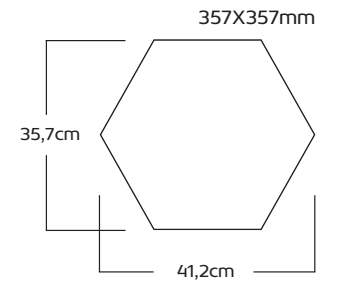

BLOOM COLLECTION

FORMATS

PORCELAIN TILES
GRÈS CÉRAMÉ
GRÈS PORCELÂNICO

8,3mm