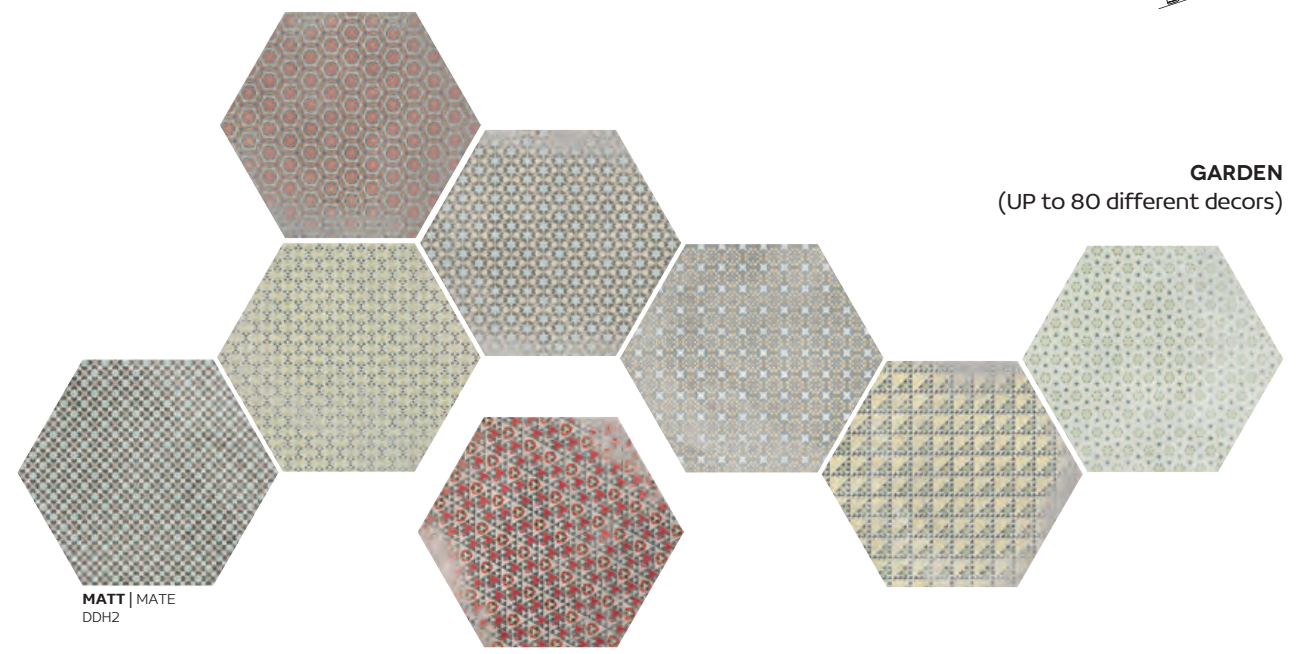

BLOOM

PORCELAIN TILES | GRÈS CÉRAME | GRÈS PORCELÂNICO

MATT - R9

GARDEN
(UP to 80 different decors)

MATT | MATE
DDH2

FIELD
(UP to 30 different shades)