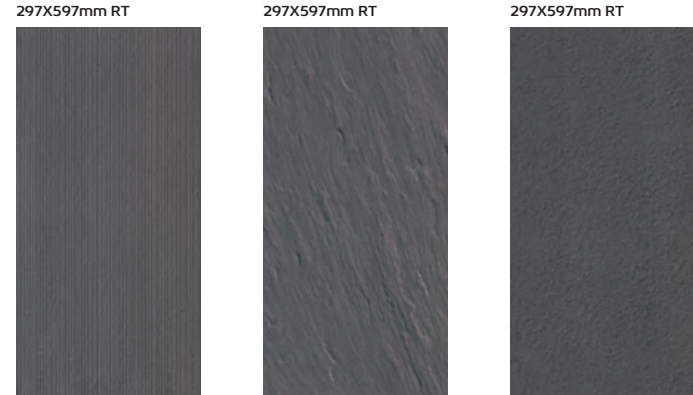

GRIFFÉ [R11C]
CG36148
RUSTIC | RUSTIQUE | RÚSTICO [R10]
CR36148
BUSH HAMMERED | BOUCHARDÉ | BUJARDADO [R11C]
CB36148

STEP TREAD | NEZ DE MARGE | DEGRAU

MATT | MATE
DC60148
POLISHED | POLI | POLIDO
DCP60148

BUSH HAMMERED | BOUCHARDÉ | BUJARDADO
DCB60148

MATT | MATE
NM10148

MATT | MATE
C10148 [CUT]