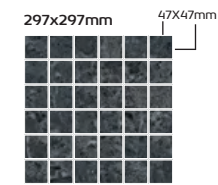

95x597x10,5mm
MATT | MATE - RM9829RT

P50830
SKIRTING BOARD ROUNDED EDGE
PLINTHE AVEC BORD ARRONDI | RODAPÉ CORTADO