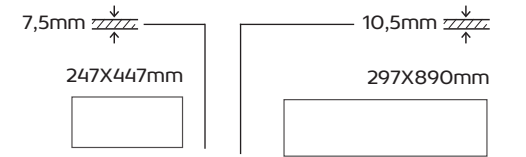

CLOUD

SURFACES, FORMATS & COLORS

Thinking of balance of a product is assigning it a clear function and present-day surroundings do need it.

Cloud embodies the Habitat vision of space and contemporary aesthetics, combining well-balanced colours and details in a smooth surface that defines the soul of this collection. Suitable to create large and comfortable interior spaces, this timeless collection is available in a wide range of formats, colours and unique details, creating harmony environments for everyday lifestyle.

Pensar no equilíbrio de um produto é atribuir-lhe uma função clara e os ambientes actuais precisam dele.

Cloud representa a visão de Habitat, do espaço e da estética contemporânea, combinando cores e detalhes bem equilibrados numa superfície macia que define a alma desta coleção. Adequada para criar espaços interiores grandes e confortáveis, é uma coleção intemporal e está disponível numa vasta gama de formatos, cores e detalhes particulares, criando ambientes harmoniosos ao estilo de vida quotidiano.

CLOUD

FORMATS

CERAMIC WALL TILES IN WHITE BODY
REVÊTEMENT DES MURS EN PÂTE BLANCHE
REVESTIMENTO EM PASTA BRANCA