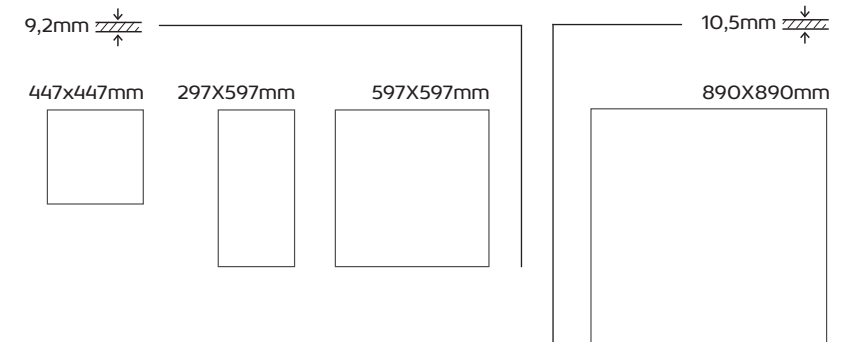

CLOUD

SURFACES, FORMATS & COLORS

Thinking of balance of a product is assigning it a clear function and present-day surroundings do need it.

Cloud embodies the Habitat vision of space and contemporary aesthetics, combining well-balanced colours and details in a smooth surface that defines the soul of this collection. Suitable to create large and comfortable interior spaces, this timeless collection is available in a wide range of formats, colours and unique details, creating harmony environments for everyday lifestyle.

Pensar no equilíbrio de um produto é atribuir-lhe uma função clara e os ambientes actuais precisam dele.

Cloud representa a visão de Habitat, do espaço e da estética contemporânea, combinando cores e detalhes bem equilibrados numa superfície macia que define a alma desta coleção. Adequada para criar espaços interiores grandes e confortáveis, é uma coleção intemporal e está disponível numa vasta gama de formatos, cores e detalhes particulares, criando ambientes harmoniosos ao estilo de vida quotidiano.

CLOUD

FORMATS

CERAMIC WALL TILES IN WHITE BODY
REVÊTEMENT DES MURS EN PÂTE BLANCHE
REVESTIMENTO EM PASTA BRANCA

PORCELAIN TILES
GRÈS CÉRAMÉ
GRÉS PORCELÂNICO