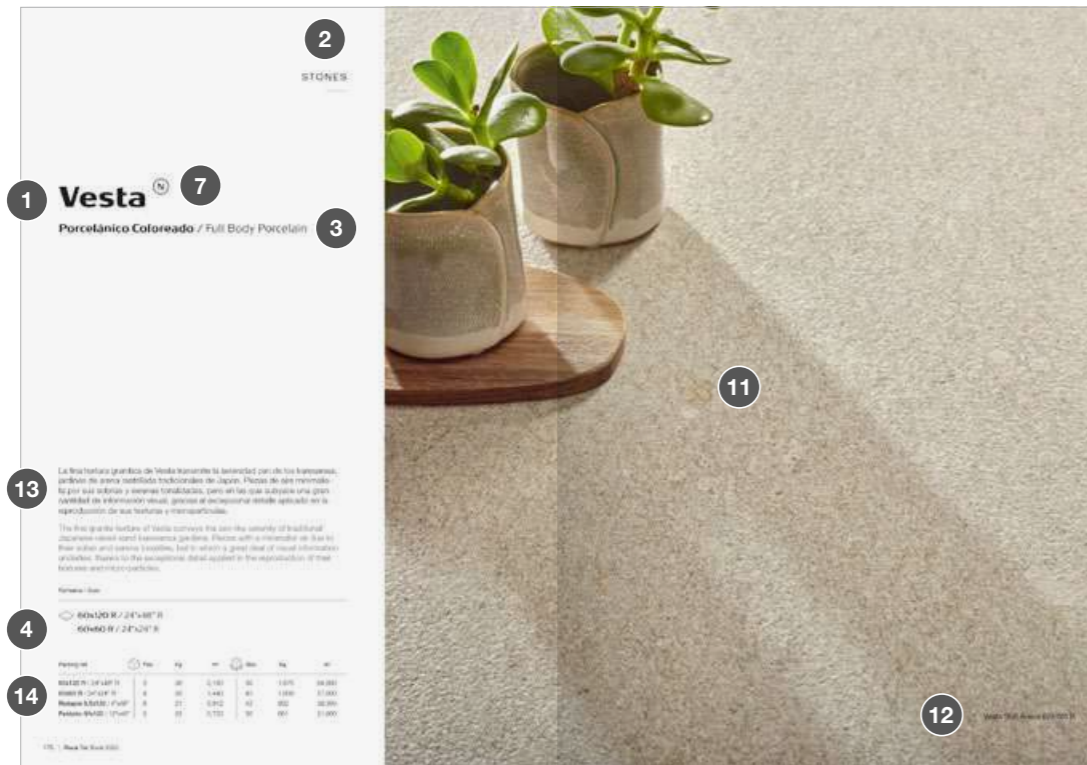

Piezas cerámicas de gran formato para proyectos exigentes. Una colección permeable a la creatividad y el diseño en espacios profesionales, el canal contract o en el hogar, gracias a su diseño limpio, su consistencia, dimensiones y atributos técnicos.

Large format ceramic pieces for demanding projects. A collection permeable to creativity and design in professional spaces, contract channels, or at home, thanks to its clean design, its consistency, dimensions and technical characteristics.

Porcelánico Esmaltado

Glazed Porcelain

Propuestas actuales e inspiradoras para decorar los ambientes en los que trabajas, creas y vives, con colecciones de alta innovación tecnológica. Pavimentos y revestimientos con acabados que sugieren materiales naturales al tacto y a la vista, con el valor añadido del porcelánico.

Inspiring present day proposals to decorate the spaces where you work create and live, with collections of high technological innovation collections. Pavements and wall coverings with finishes suggesting the touch and look of natural materials, with the added value of porcelain.

Porcelánico Coloreado

Full Body Porcelain

Colecciones únicas de porcelánico todo masa con los mismos atributos en su interior y superficie, además de propiedades superiores en dureza, resistencia e impermeabilidad. Sus inalterables acabados reproducen fielmente las texturas y relieves de mármoles, maderas, piedras y cementos, ricos en detalles.

Unique collections of full-body coloured porcelain tiles, with the same qualities in its interior and surface, as well as superior properties of hardness, resistance and impermeability Their unalterable finishes faithfully reproduce the textures and reliefs of marble, wood, stone and cement in rich detail.

Porcelánico Pulido

Polished Porcelain

Gamas excepcionalmente brillantes en porcelánicos rectificadas, que suman las propiedades de la cerámica a la belleza y reflejo natural propios del mármol pulido, sin las necesidades de cuidado que la porosidad de la piedra suele acarrear.

Ranges of exceptionally bright rectified porcelain tiles, adding the properties of ceramics to the beauty and natural reflections of polished marble, without the need for care the porosity of stone usually requires.

Pasta Blanca

White Body

Una cuidada selección de materias primas son la base de estas colecciones, perfectas para un gran abanico de usos en interior. Superficies cerámicas de altas prestaciones, con el matiz de luminosidad adicional que aporta la pasta blanca al esmaltado, ofrecido en variedad de formatos, complementos decorativos y piezas de uso especial.

Carefully selected raw materials form the basis of these collections, perfect for a wide range of interior uses. High performance ceramic surfaces, with the nuance of additional luminosity that the white-body glazing brings, offered in a variety of formats, decorative complements and special-use pieces.