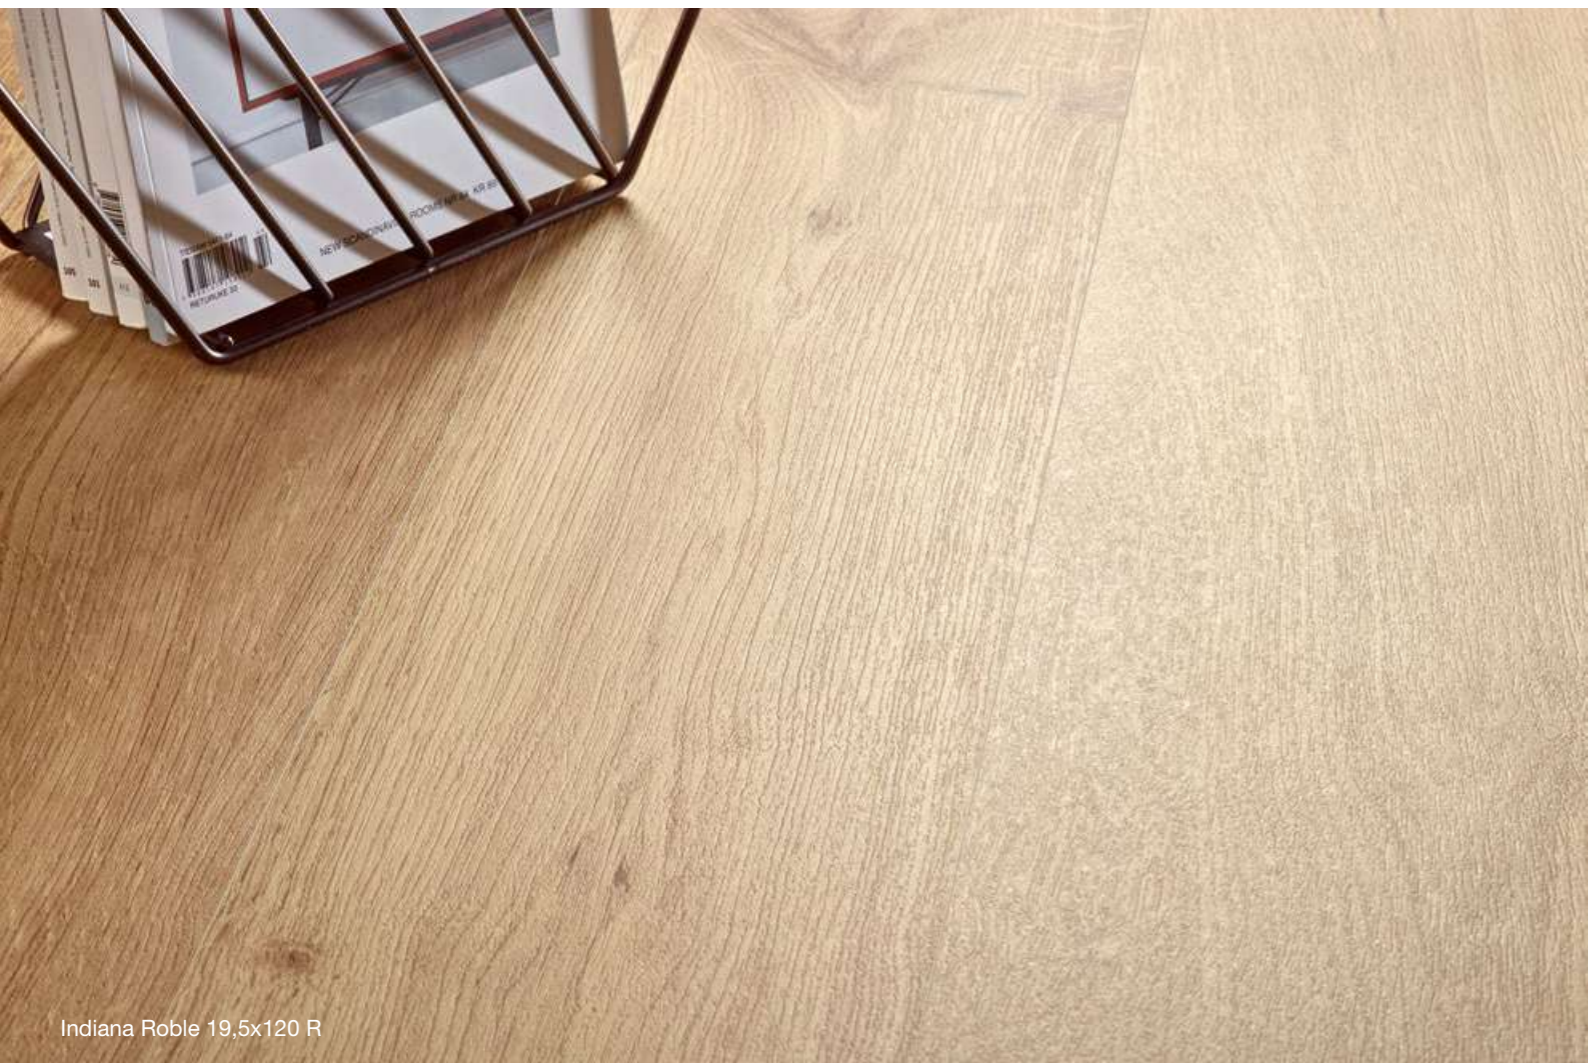

Indiana Roble 19,5x120 R