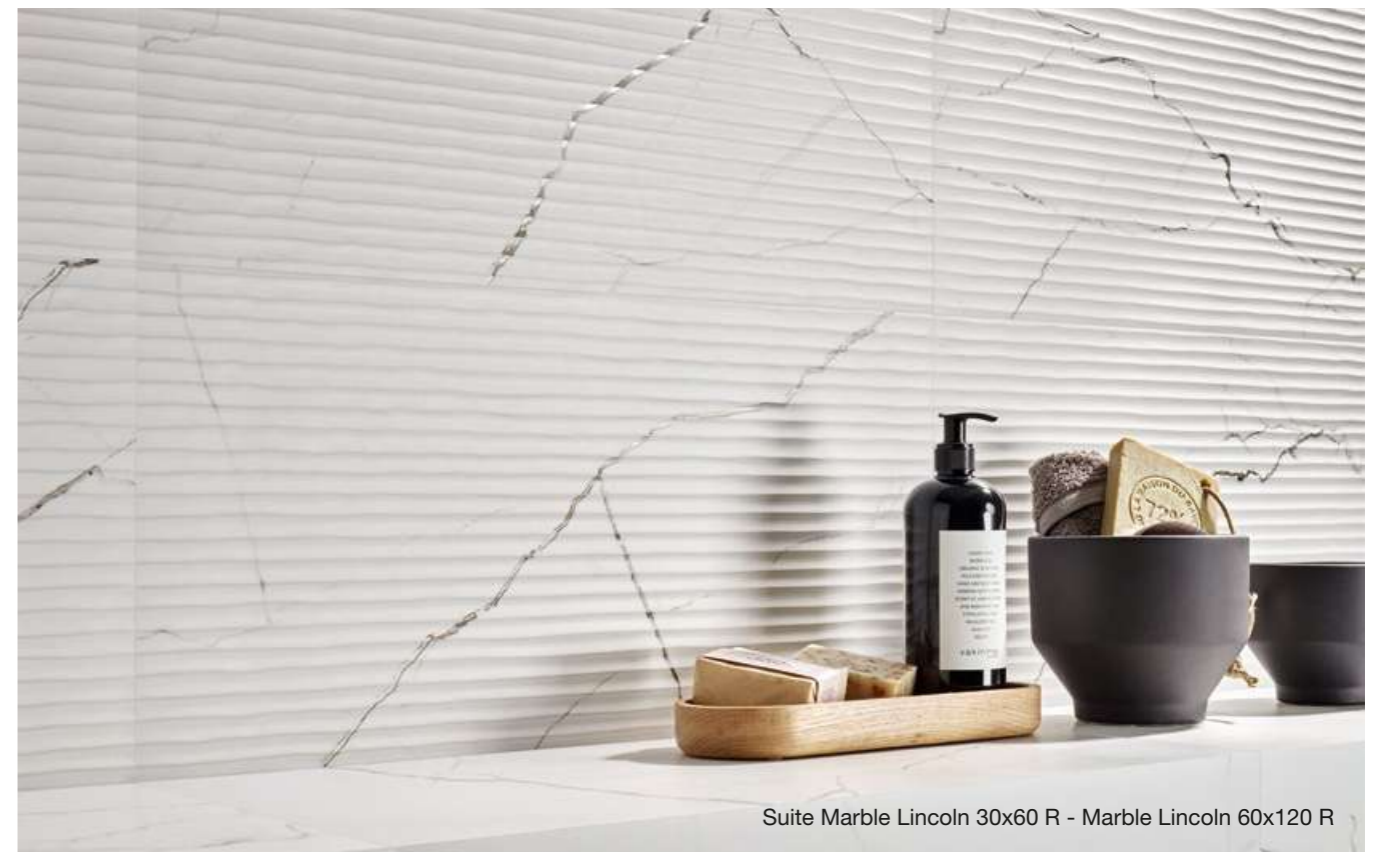

Suite Marble Lincoln 30x60 R - Marble Lincoln 60x120 R