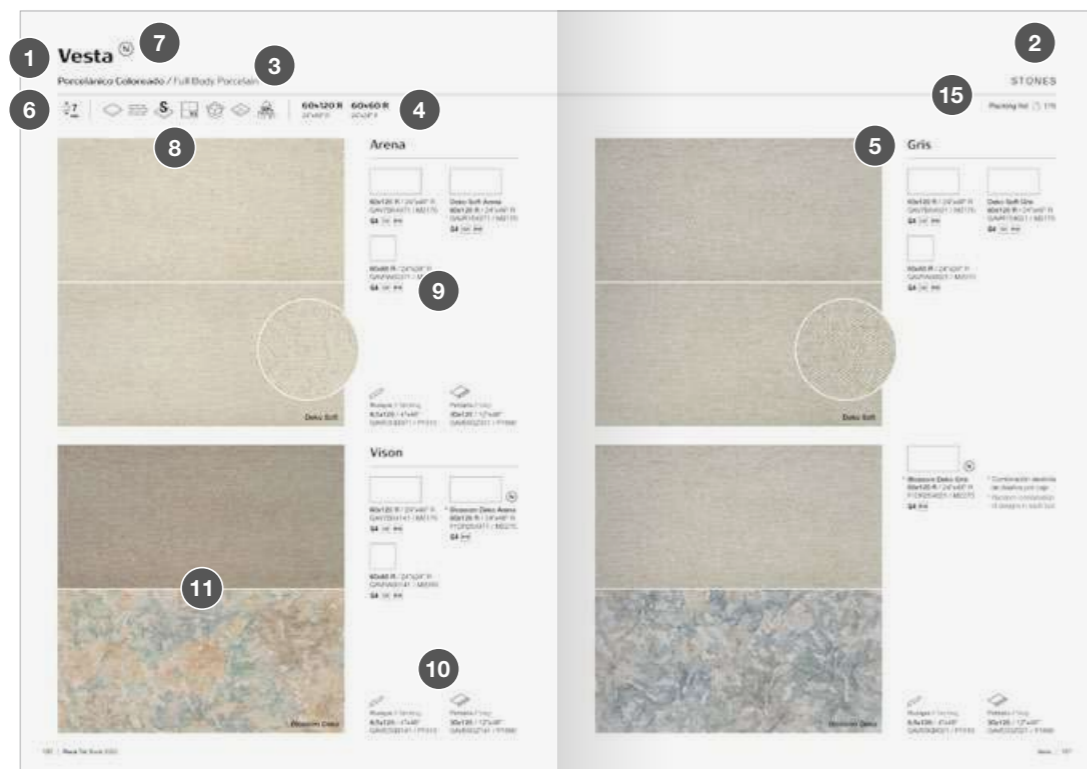

Piezas cerámicas de gran formato para proyectos exigentes. Una colección permeable a la creatividad y el diseño en espacios profesionales, el canal contract o en el hogar, gracias a su diseño limpio, su consistencia, dimensiones y atributos técnicos.

Large format ceramic pieces for demanding projects. A collection permeable to creativity and design in professional spaces, contract channels, or at home, thanks to its clean design, its consistency, dimensions and technical characteristics.

Porcelánico Esmaltado

Glazed Porcelain

Propuestas actuales e inspiradoras para decorar los ambientes en los que trabajas, creas y vives, con colecciones de alta innovación tecnológica. Pavimentos y revestimientos con acabados que sugieren materiales naturales al tacto y a la vista, con el valor añadido del porcelánico.

Inspiring present day proposals to decorate the spaces where you work create and live, with collections of high technological innovation collections. Pavements and wall coverings with finishes suggesting the touch and look of natural materials, with the added value of porcelain.

Porcelánico Coloreado

Full Body Porcelain

Colecciones únicas de porcelánico todo masa con los mismos atributos en su interior y superficie, además de propiedades superiores en dureza, resistencia e impermeabilidad. Sus inalterables acabados reproducen fielmente las texturas y relieves de mármoles, maderas, piedras y cementos, ricos en detalles.

Unique collections of full-body coloured porcelain tiles, with the same qualities in its interior and surface, as well as superior properties of hardness, resistance and impermeability Their unalterable finishes faithfully reproduce the textures and reliefs of marble, wood, stone and cement in rich detail.

Porcelánico Pulido

Polished Porcelain

Gamas excepcionalmente brillantes en porcelánicos rectificadas, que suman las propiedades de la cerámica a la belleza y reflejo natural propios del mármol pulido, sin las necesidades de cuidado que la porosidad de la piedra suele acarrear.

Ranges of exceptionally bright rectified porcelain tiles, adding the properties of ceramics to the beauty and natural reflections of polished marble, without the need for care the porosity of stone usually requires.

Pasta Blanca

White Body

Una cuidada selección de materias primas son la base de estas colecciones, perfectas para un gran abanico de usos en interior. Superficies cerámicas de altas prestaciones, con el matiz de luminosidad adicional que aporta la pasta blanca al esmaltado, ofrecido en variedad de formatos, complementos decorativos y piezas de uso especial.

Carefully selected raw materials form the basis of these collections, perfect for a wide range of interior uses. High performance ceramic surfaces, with the nuance of additional luminosity that the white-body glazing brings, offered in a variety of formats, decorative complements and special-use pieces.